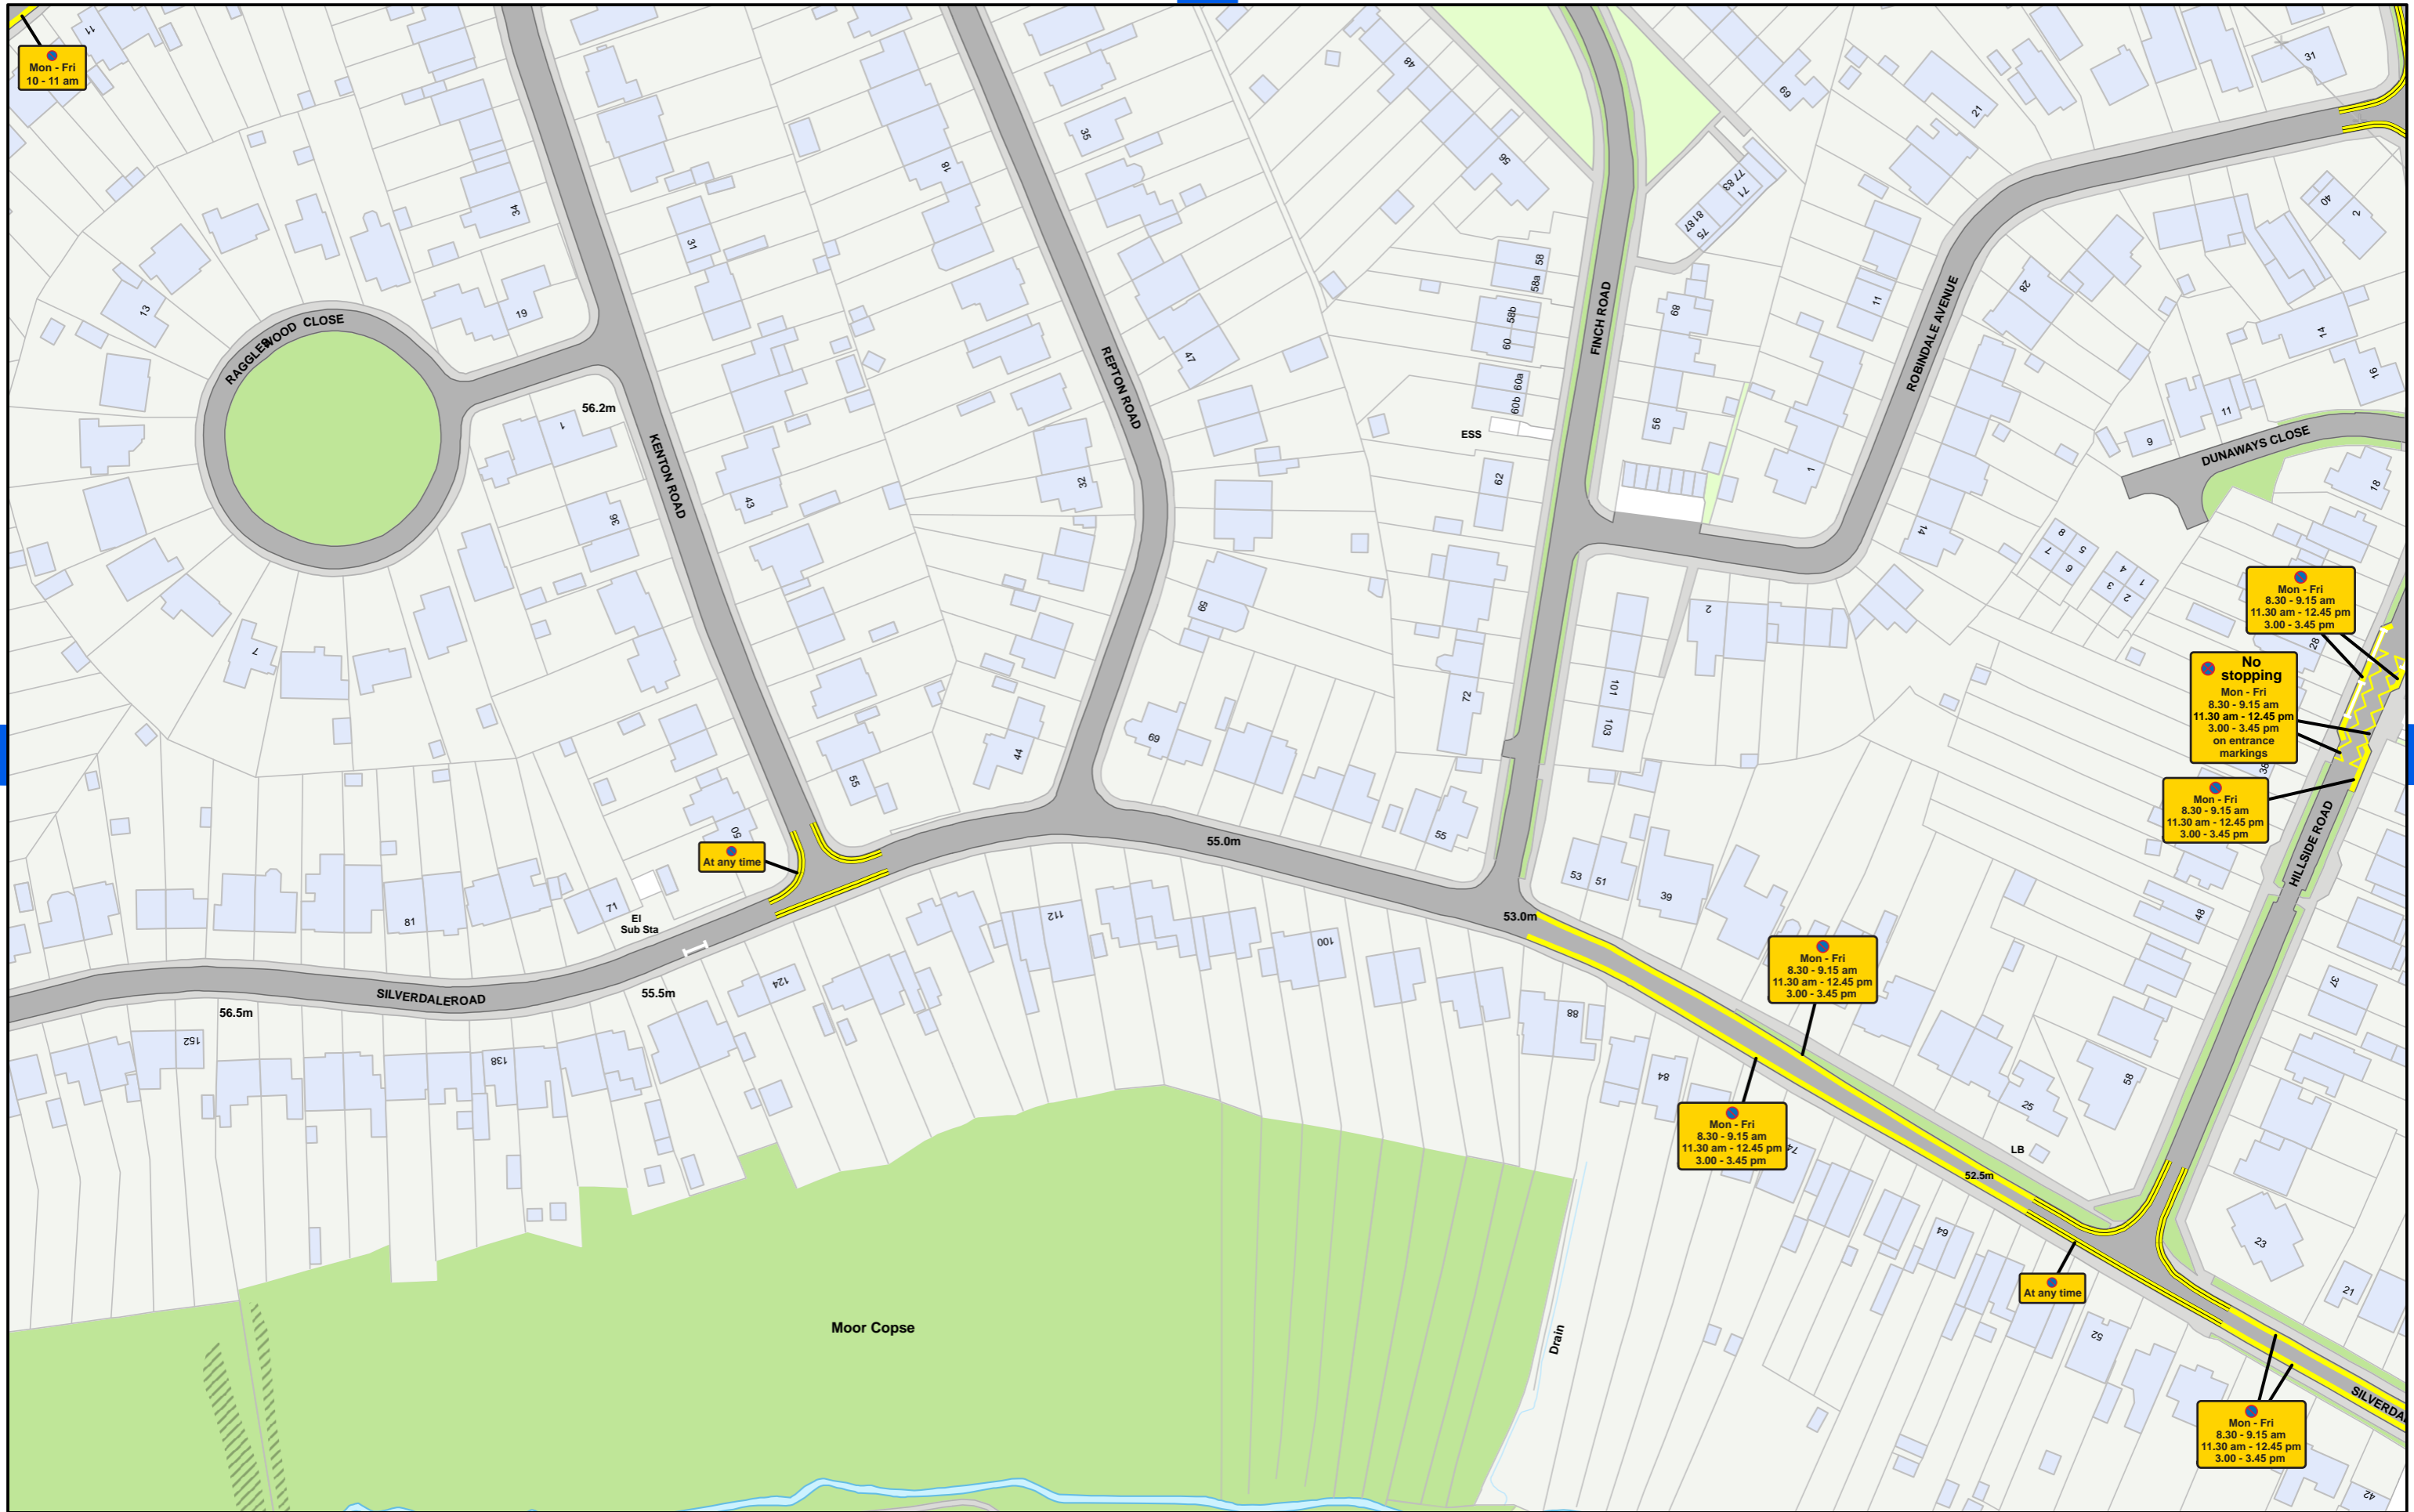

Wokingham Borough Council (Prohibition and Restriction of Stopping, Waiting, Loading and Parking Places (Consolidation) Order 2023

SCALE - 1:1,250 @ A3

© Crown copyright and database rights 2023 Ordnance Survey LA100019592

Wokingham Borough Council
Civic Offices
Wokingham
Berkshire
RG40 1BN

© Copyright VertexGIS 2024