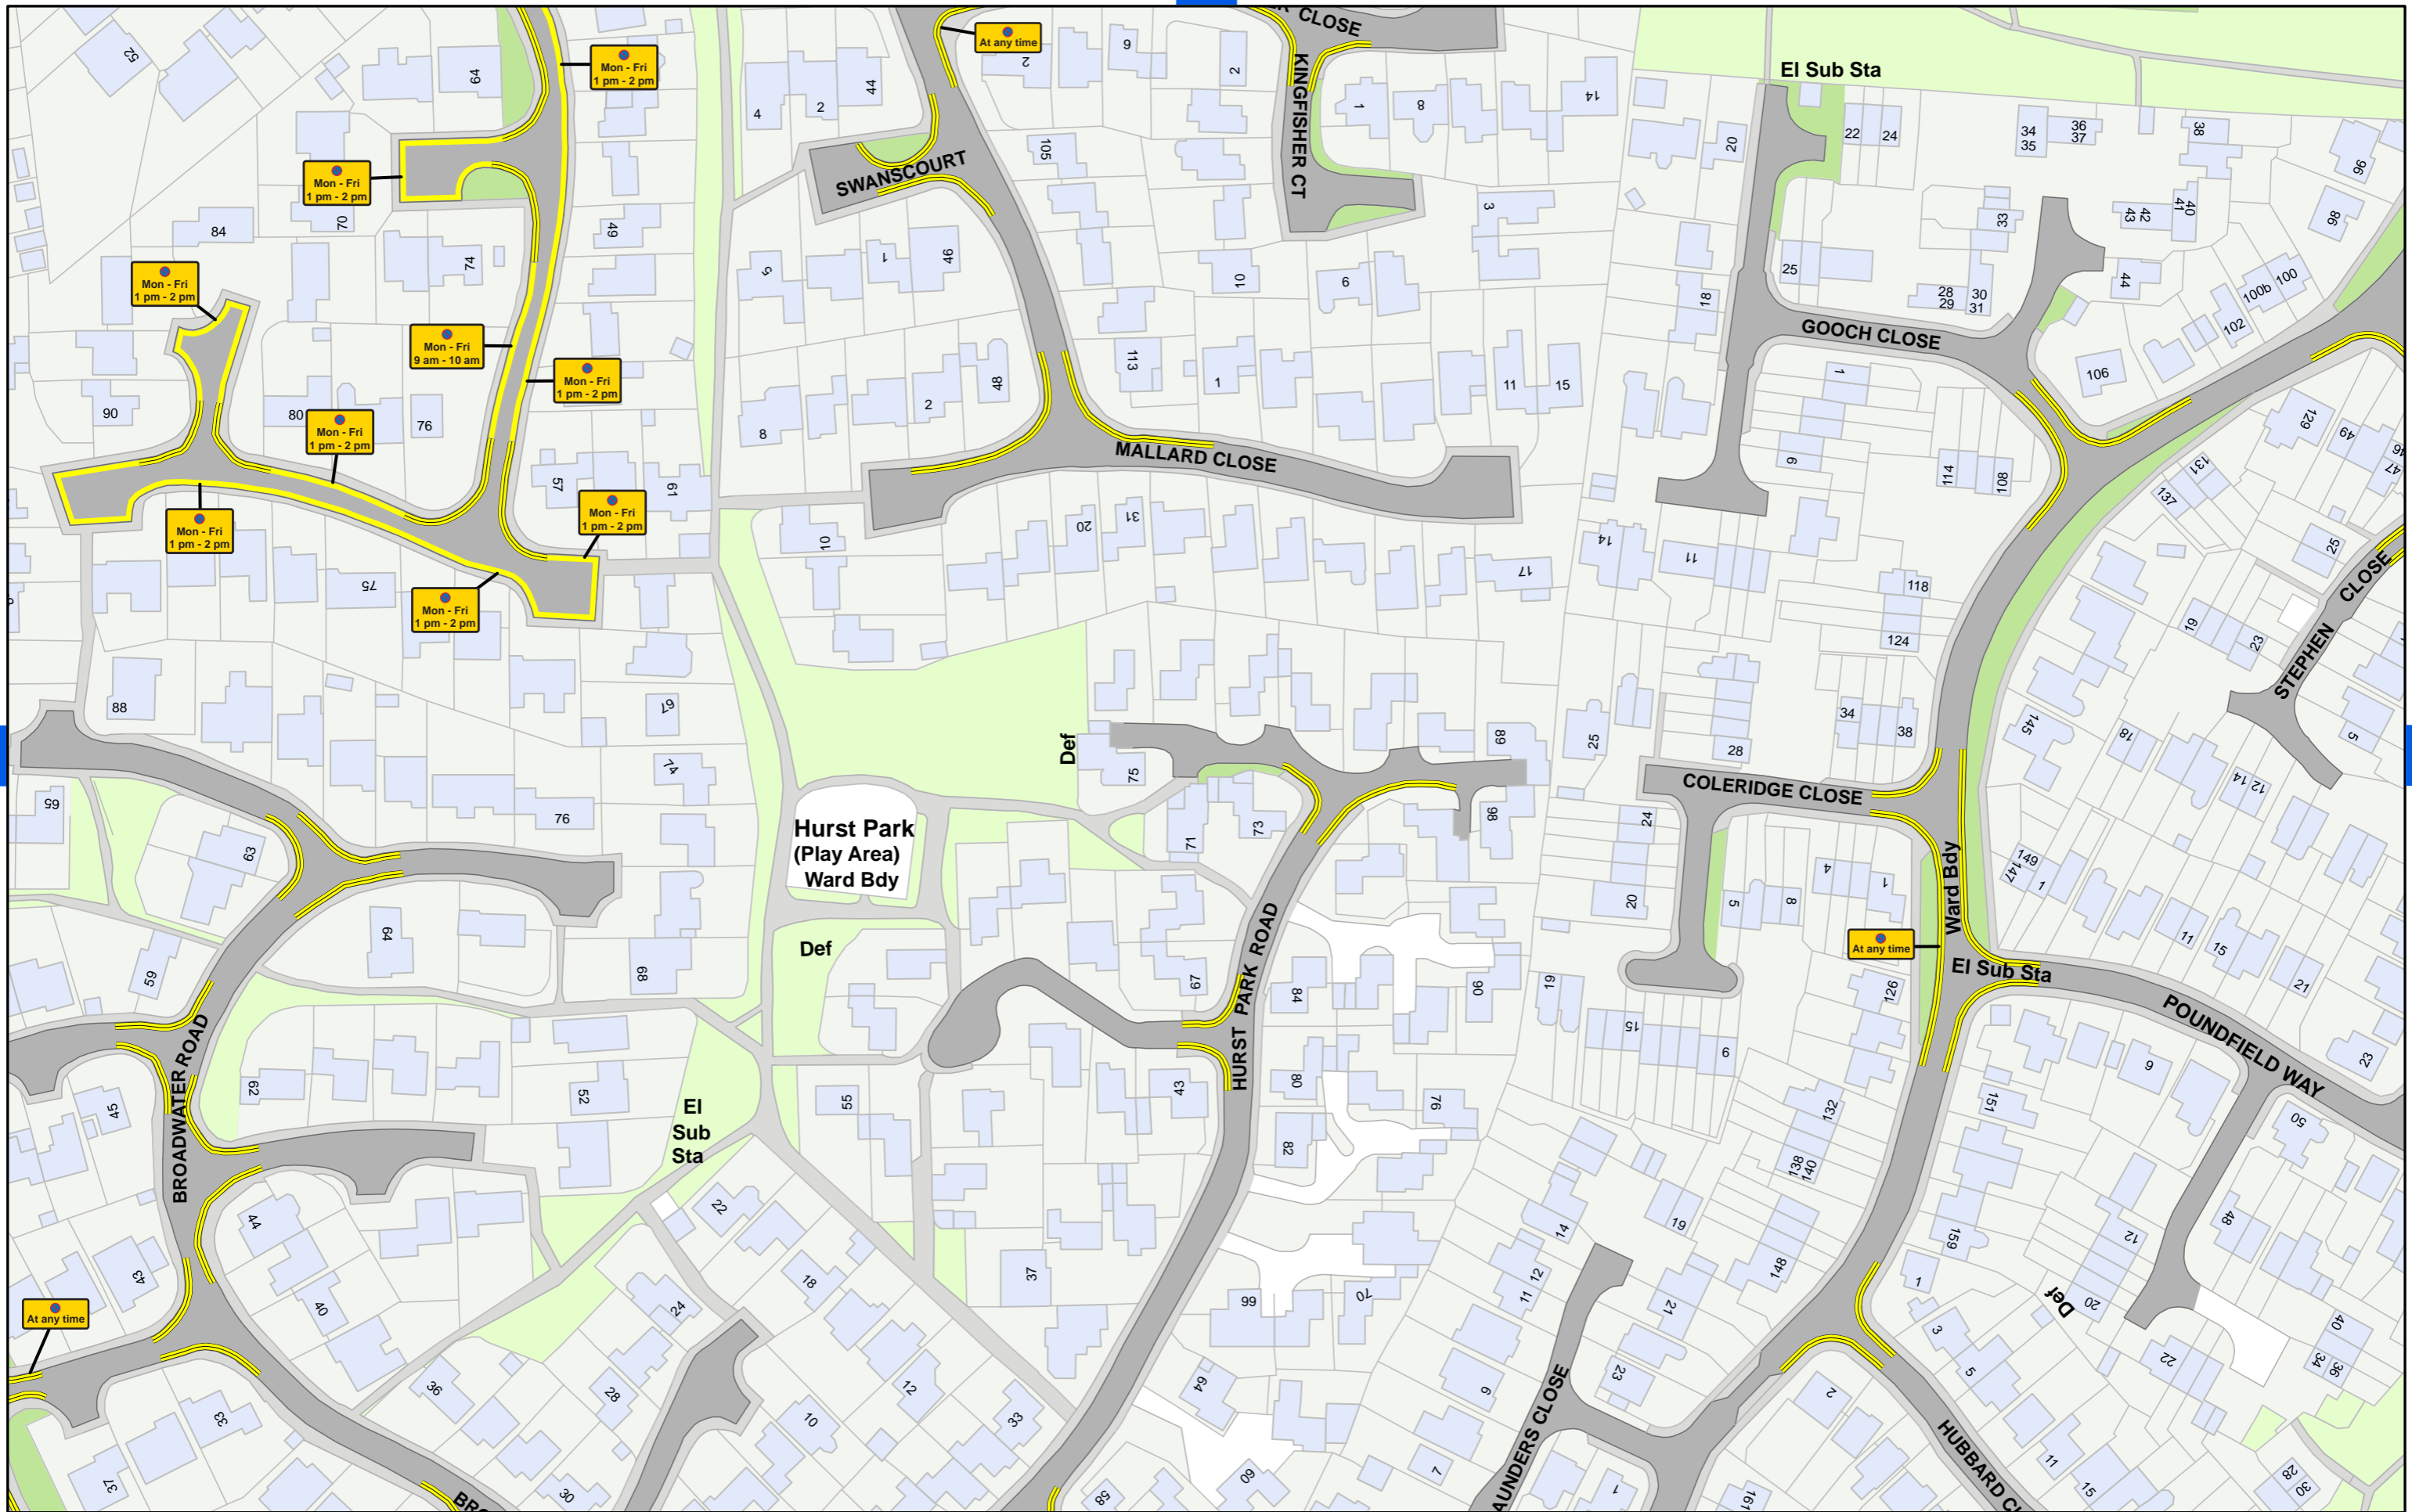

Wokingham Borough Council (Prohibition and Restriction of Stopping, Waiting, Loading and Parking Places (Consolidation) Order 2023

SCALE - 1:1,250 @ A3

© Crown copyright and database rights 2023 Ordnance Survey LA100019592

WOKINGHAM
BOROUGH COUNCIL

Wokingham Borough Council
Civic Offices
Wokingham
Berkshire
RG40 1BN

© Copyright VertexGIS 2024