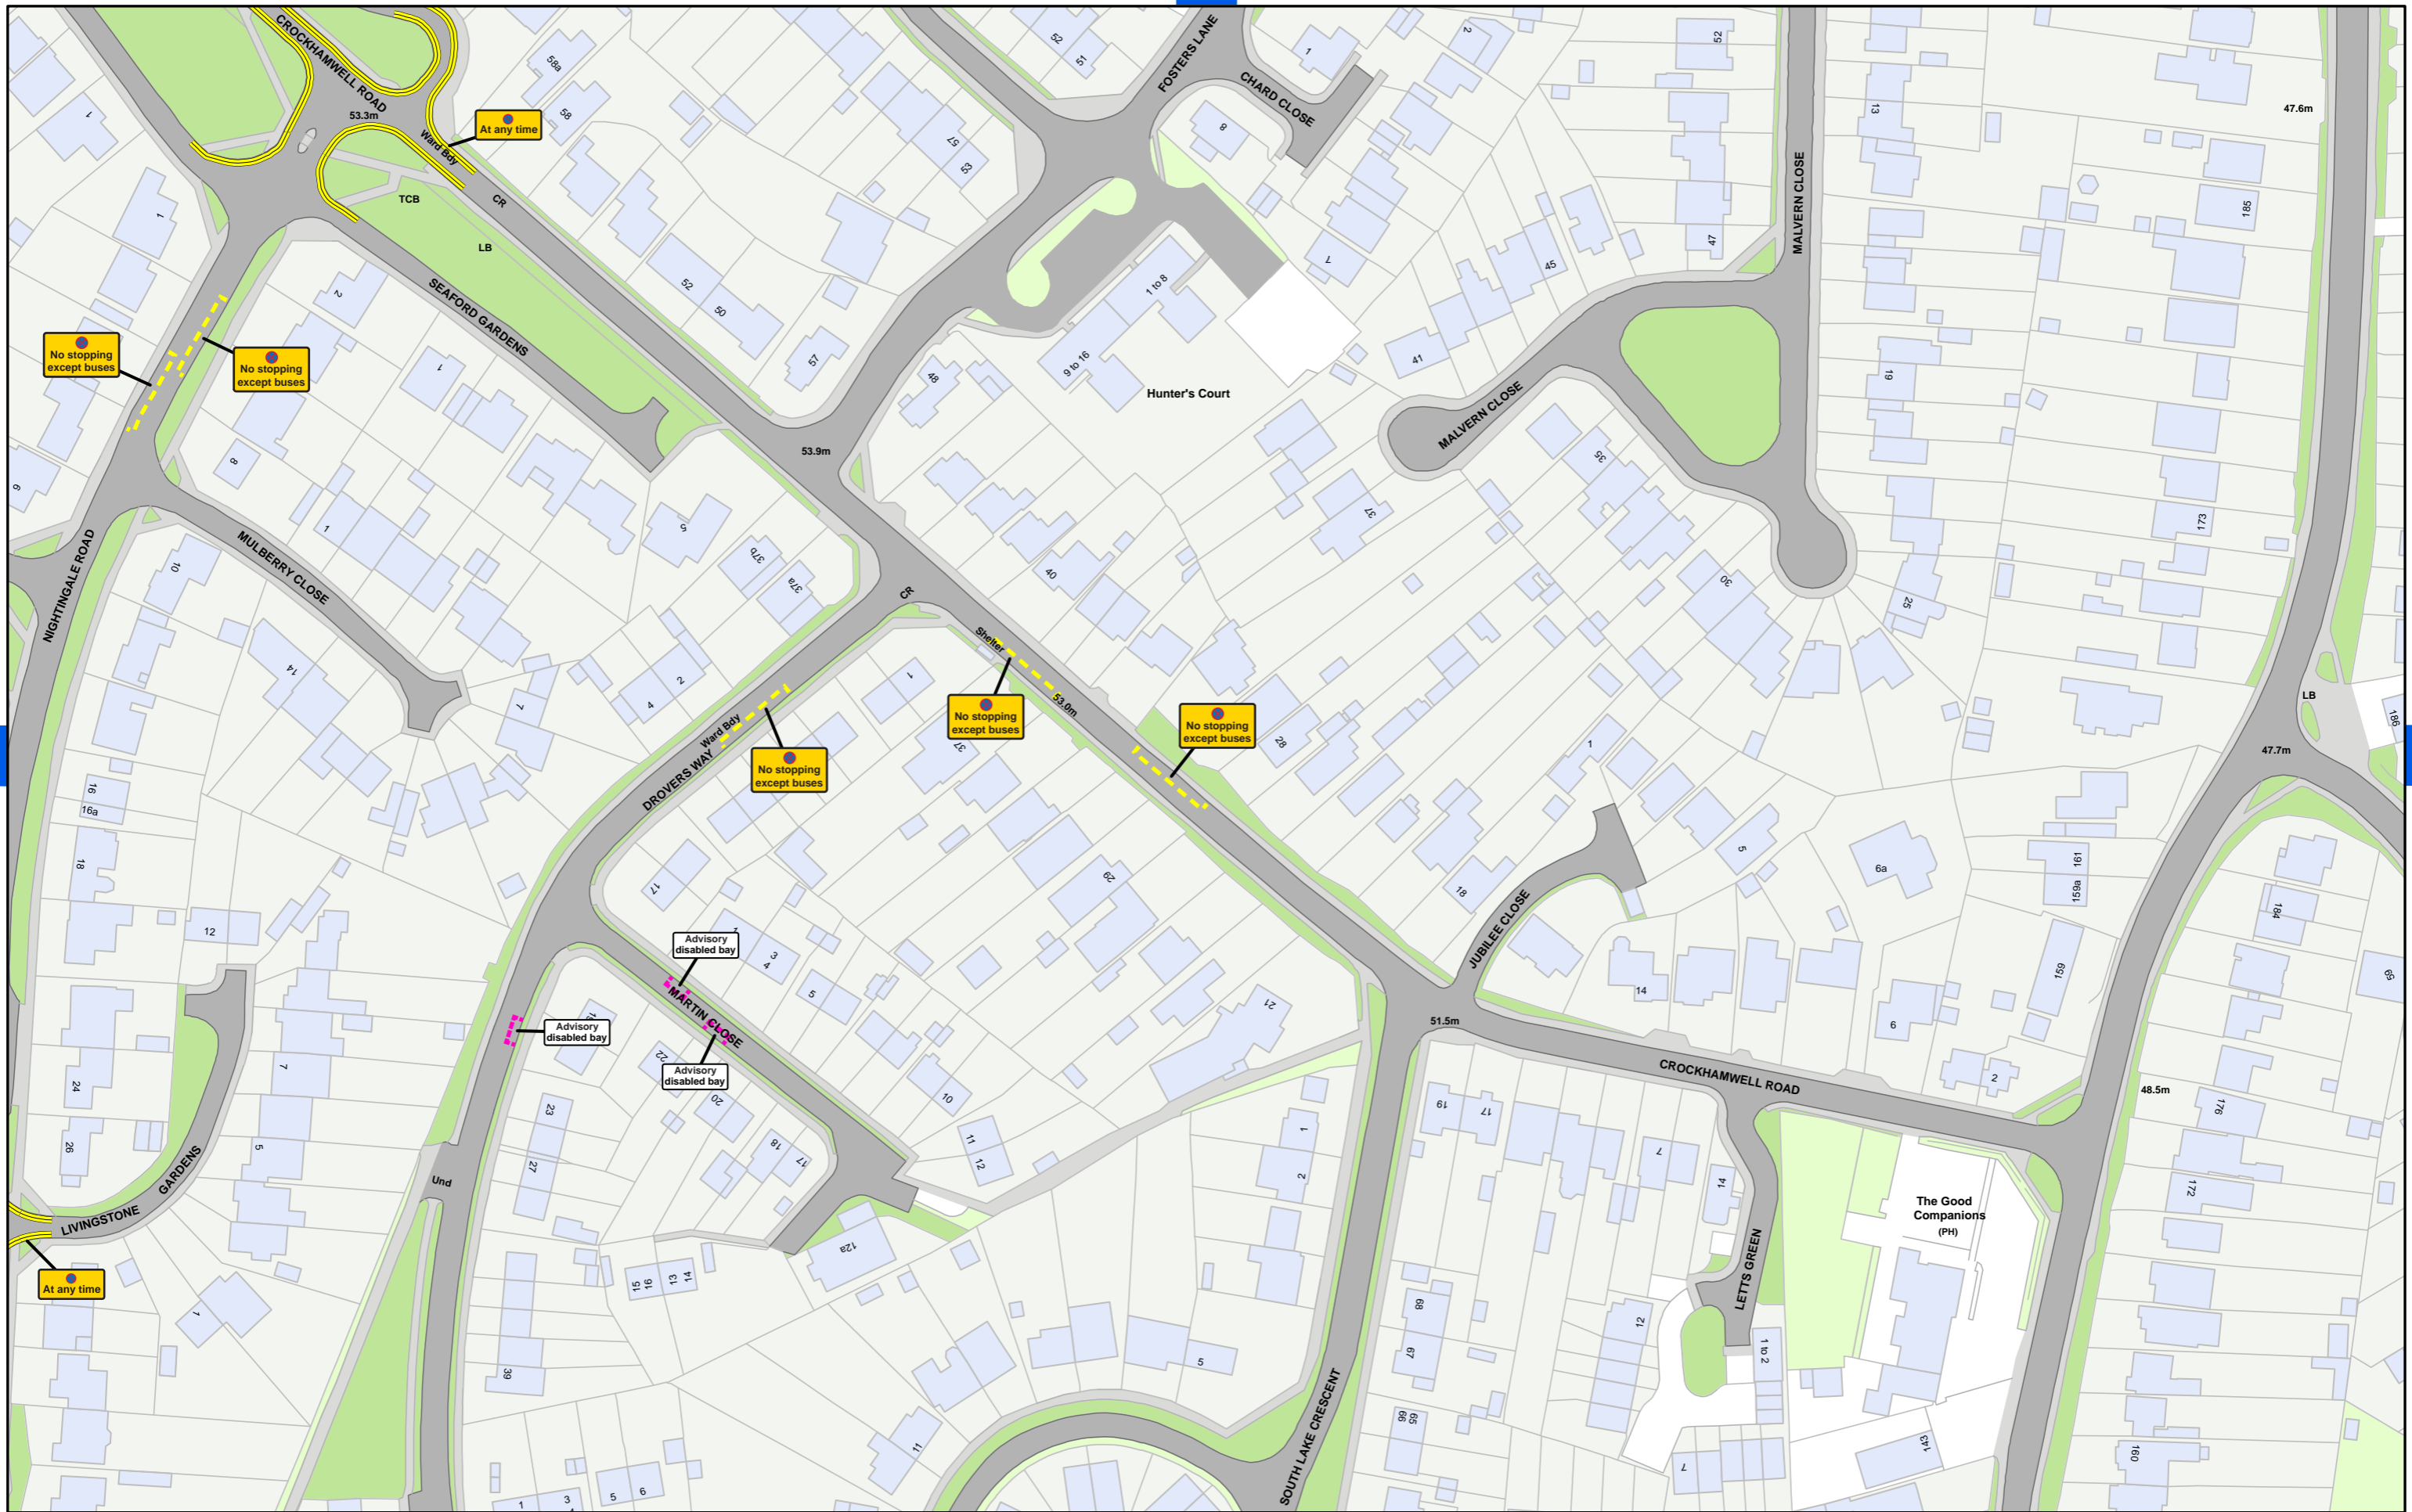

Wokingham Borough Council (Prohibition and Restriction of Stopping, Waiting, Loading and Parking Places (Consolidation) Order 2023

SCALE - 1:1,250 @ A3

© Crown copyright and database rights 2023 Ordnance Survey LA100019592

WOKINGHAM
BOROUGH COUNCIL

Wokingham Borough Council
Civic Offices
Wokingham
Berkshire
RG40 1BN

© Copyright VertexGIS 2024