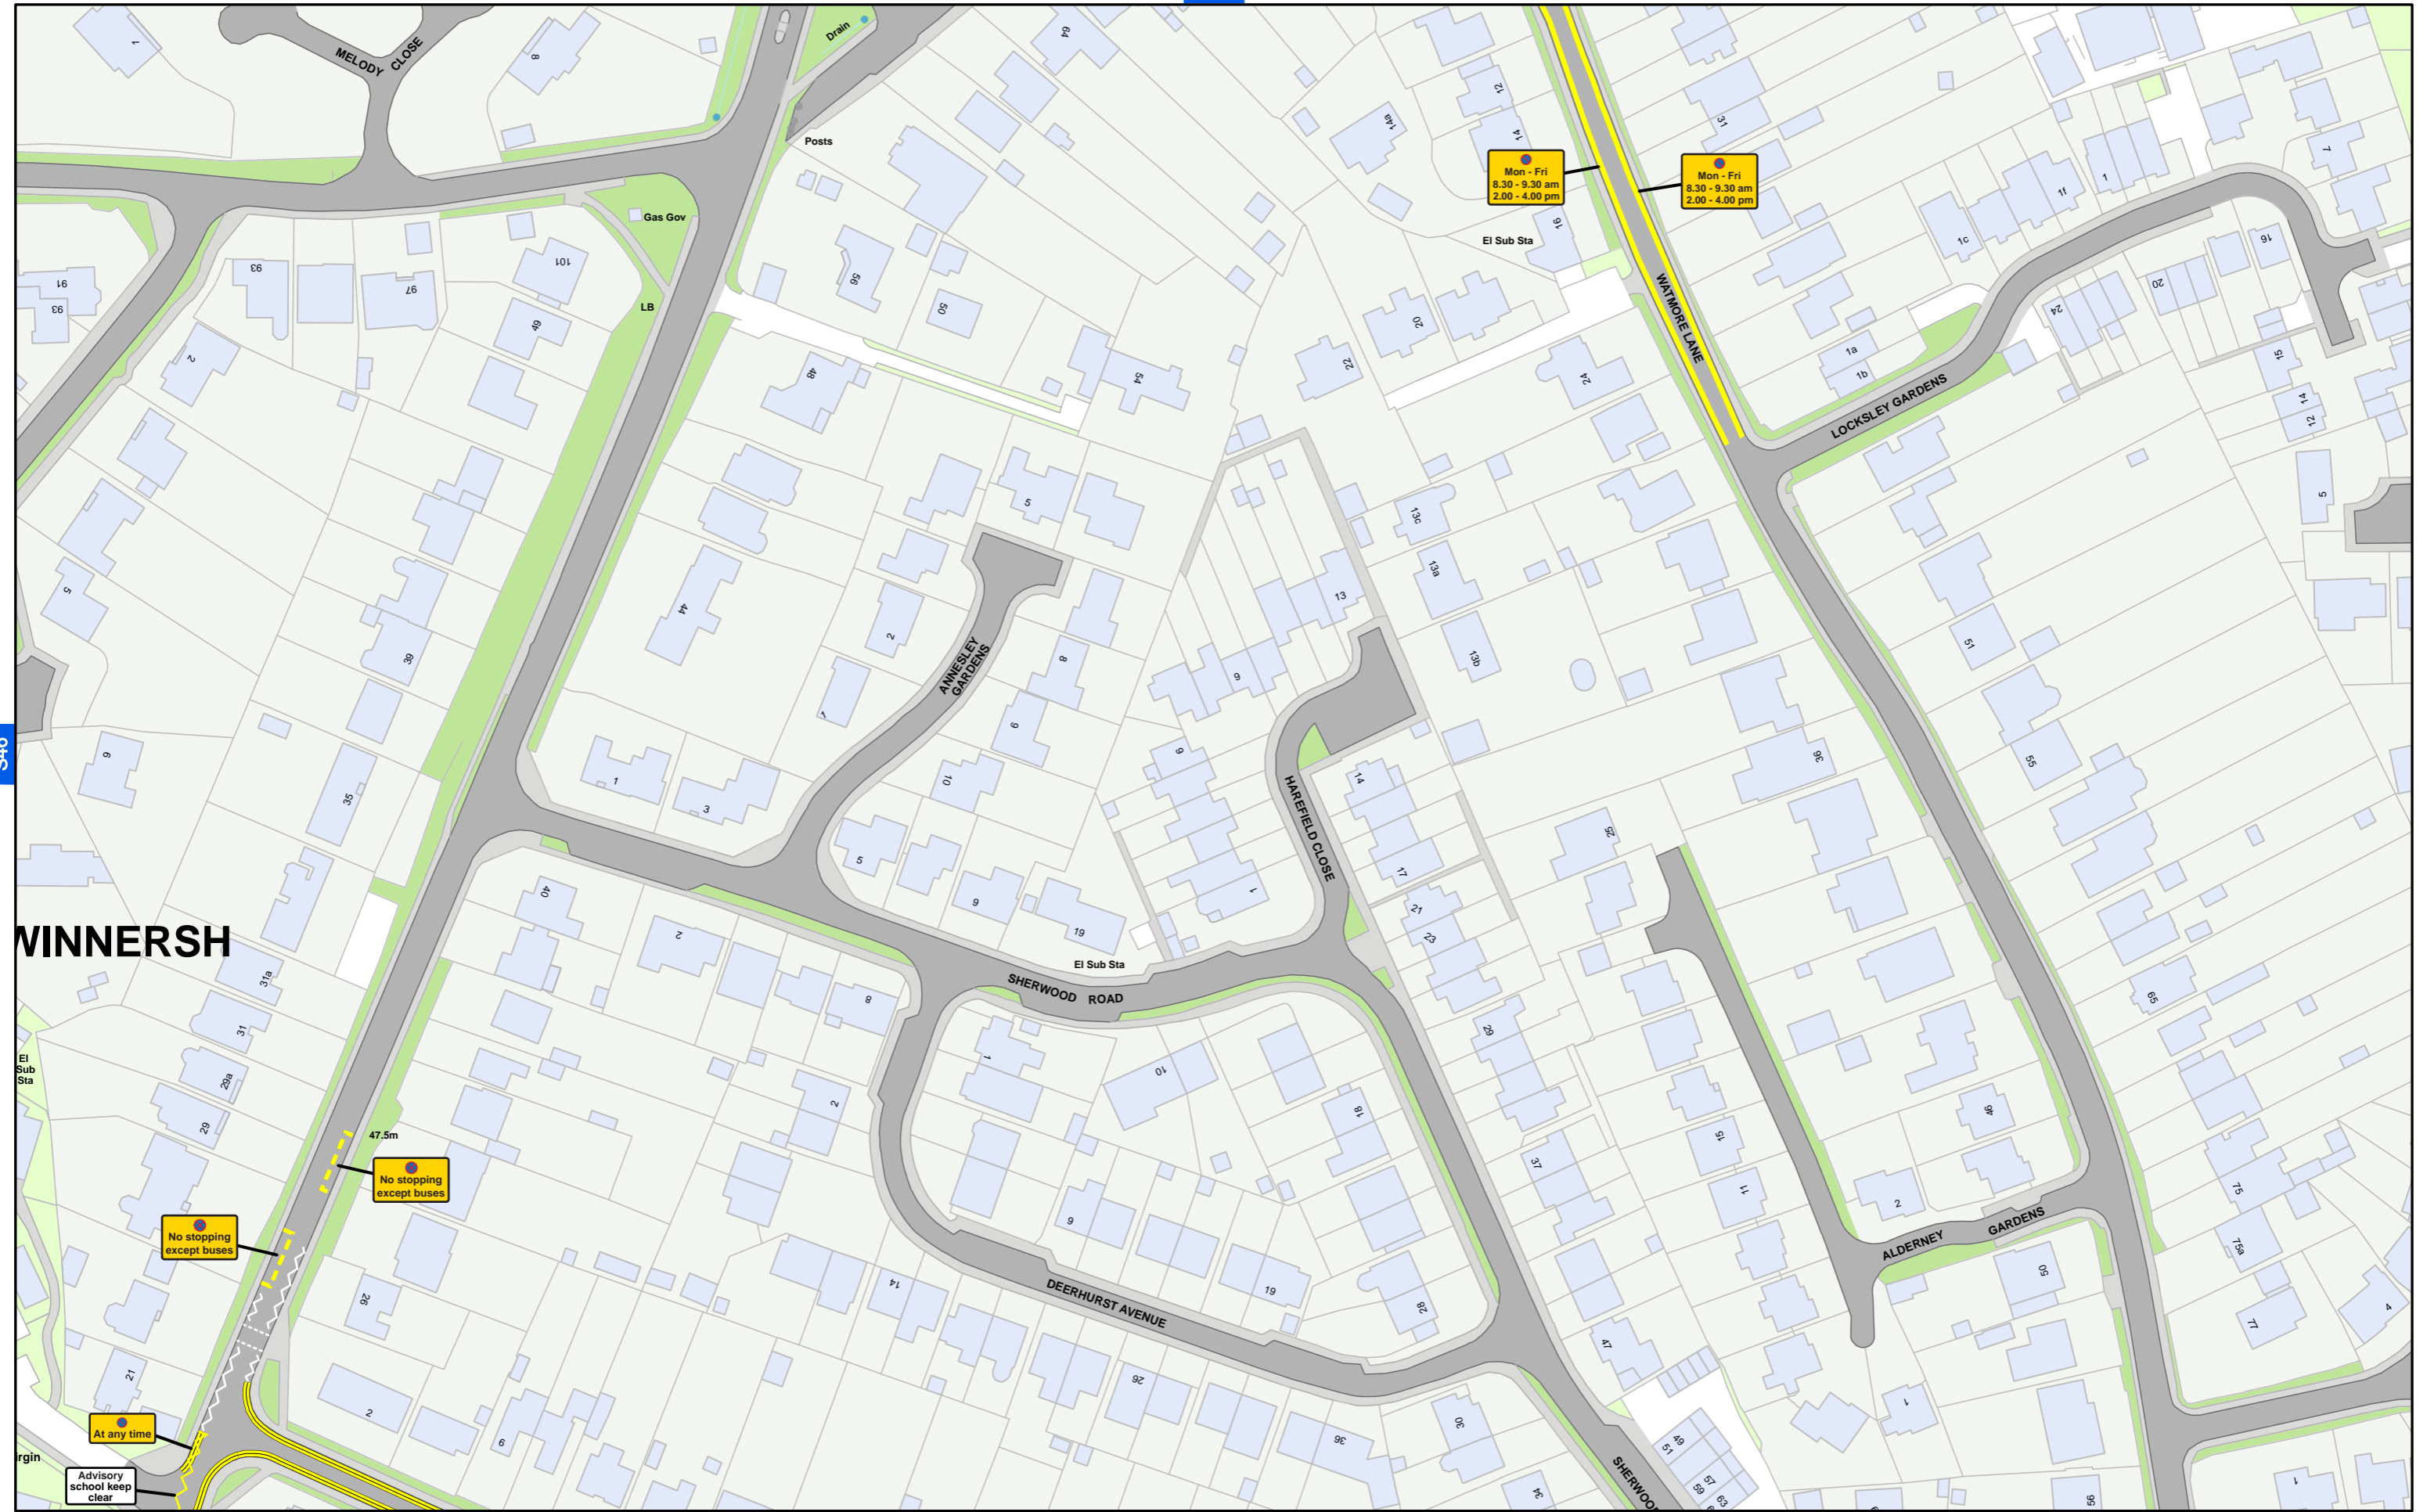

Wokingham Borough Council (Prohibition and Restriction of Stopping, Waiting, Loading and Parking Places (Consolidation) Order 2023

SCALE - 1:1,250 @ A3

© Crown copyright and database rights 2023 Ordnance Survey LA100019592