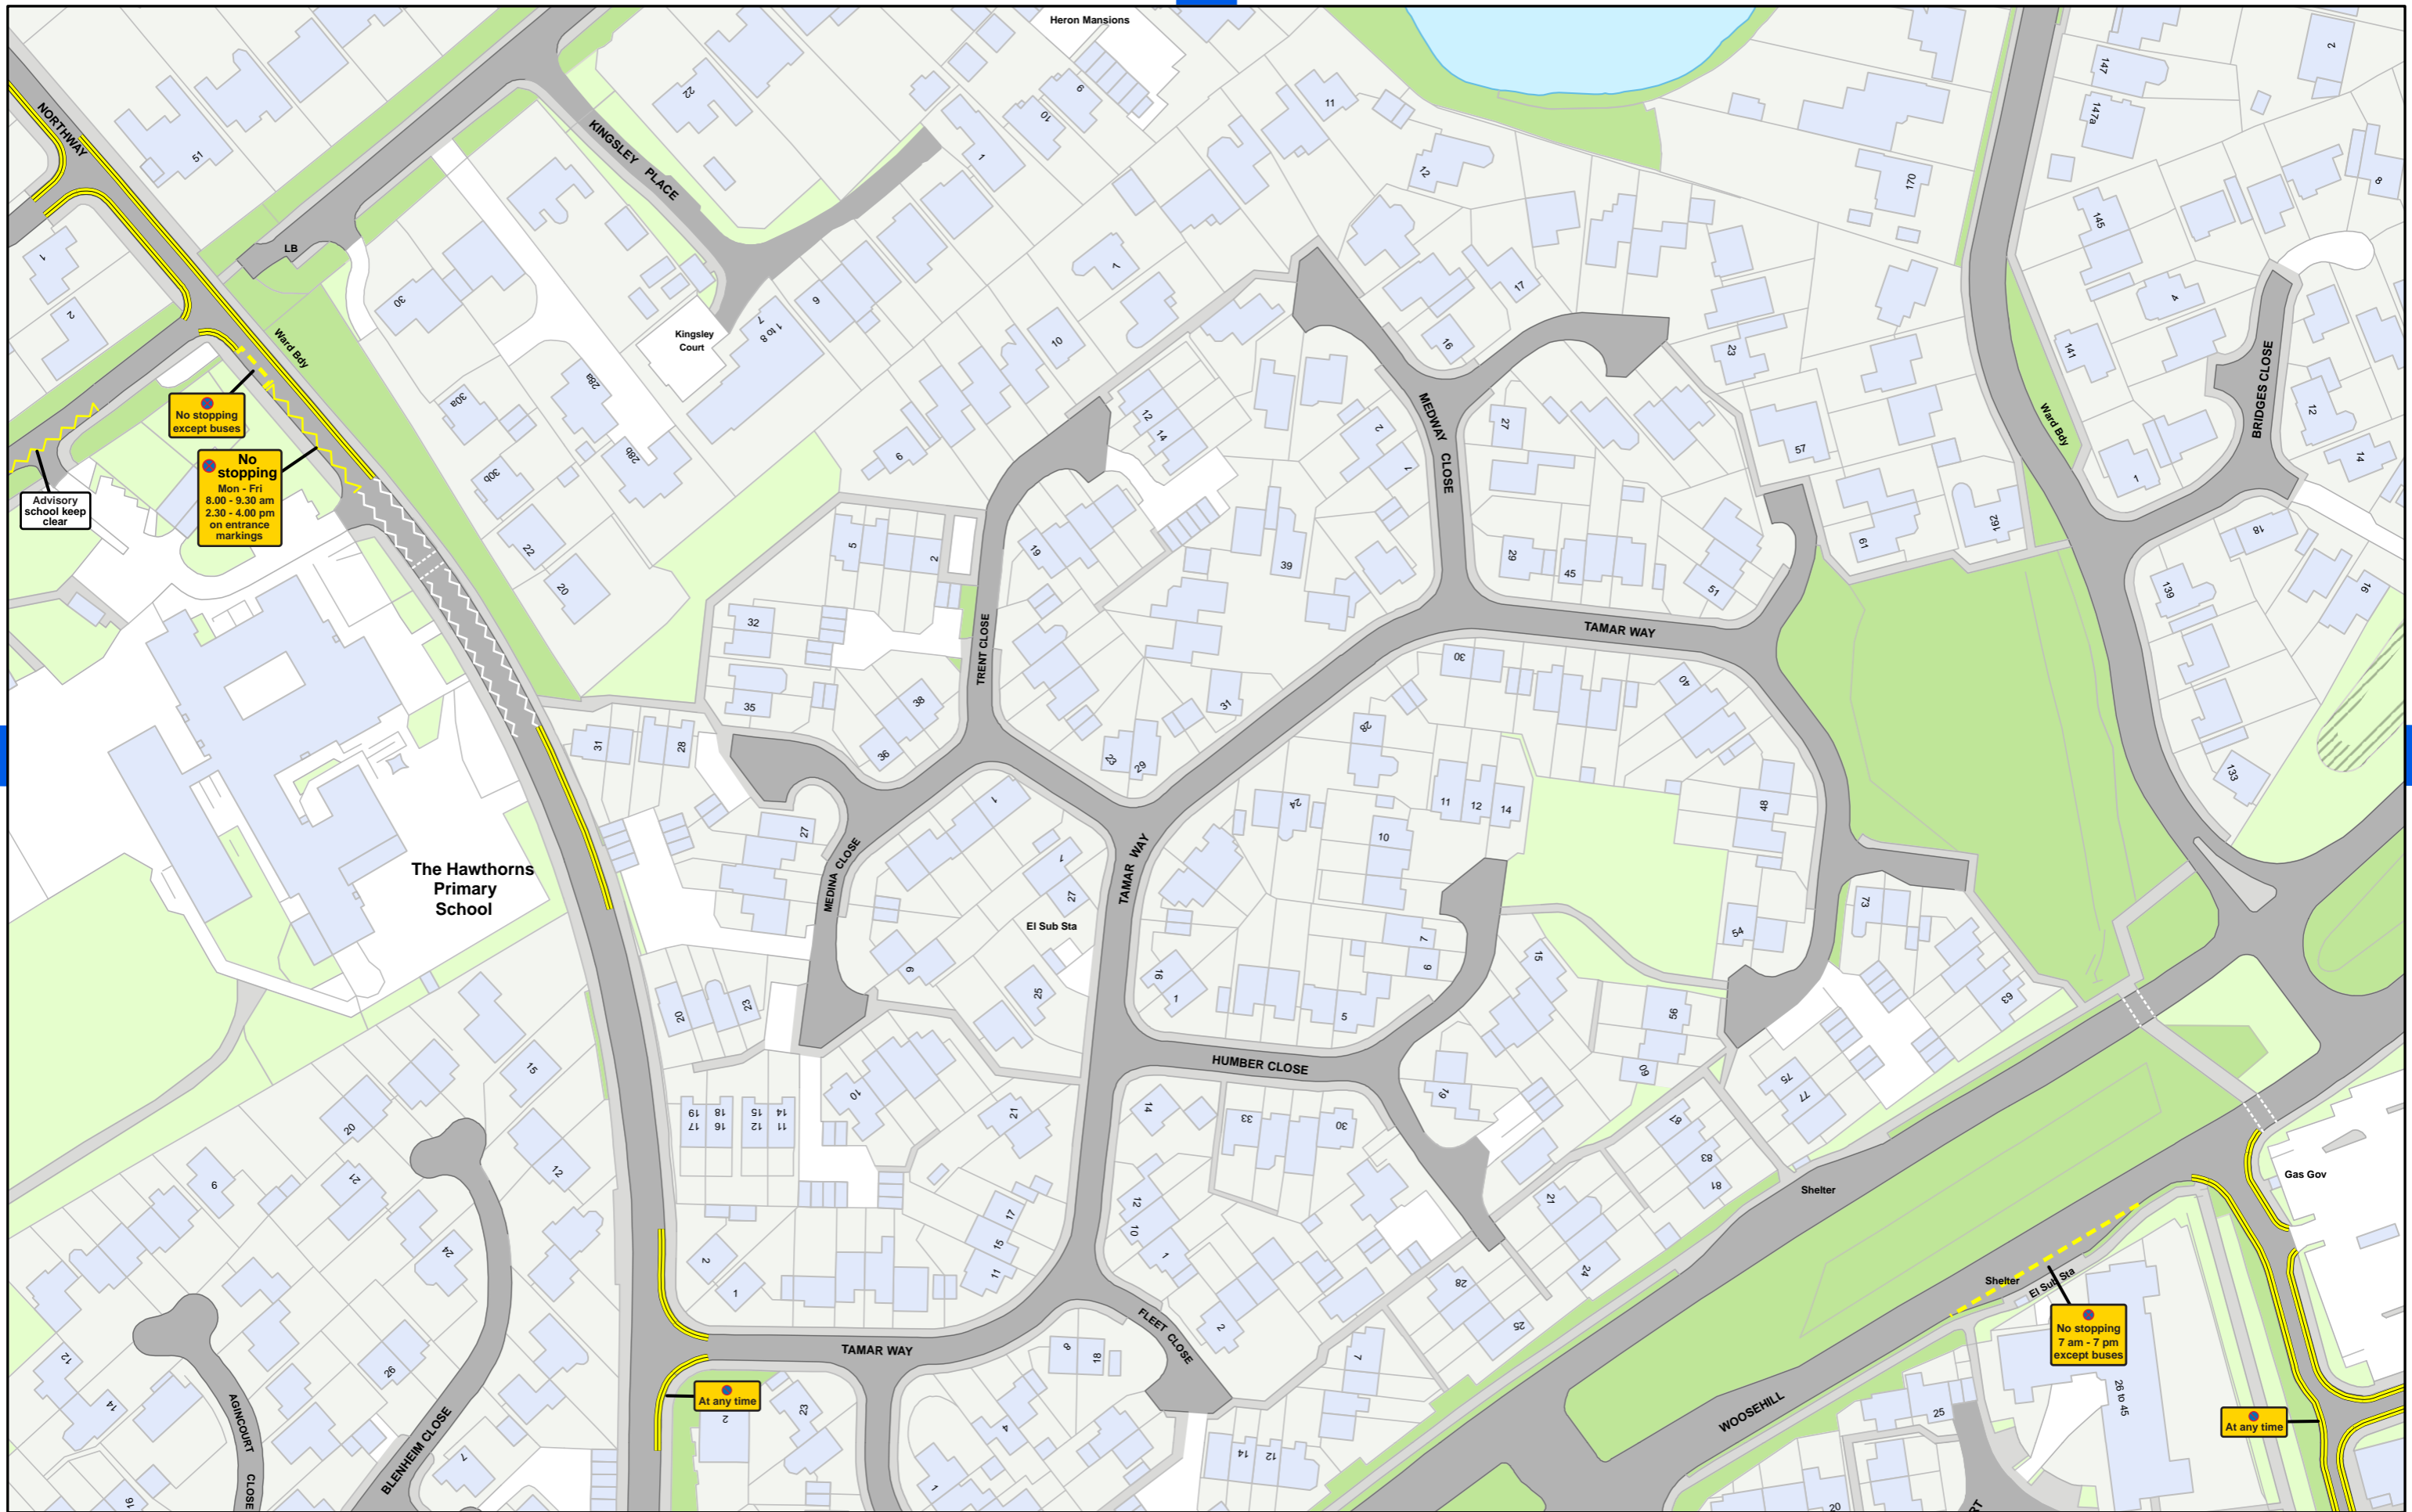

Wokingham Borough Council (Prohibition and Restriction of Stopping, Waiting, Loading and Parking Places (Consolidation) Order 2023

SCALE - 1:1,250 @ A3

© Crown copyright and database rights 2023 Ordnance Survey LA100019592

WOKINGHAM
BOROUGH COUNCIL

Wokingham Borough Council
Civic Offices
Wokingham
Berkshire
RG40 1BN

© Copyright VertexGIS 2024