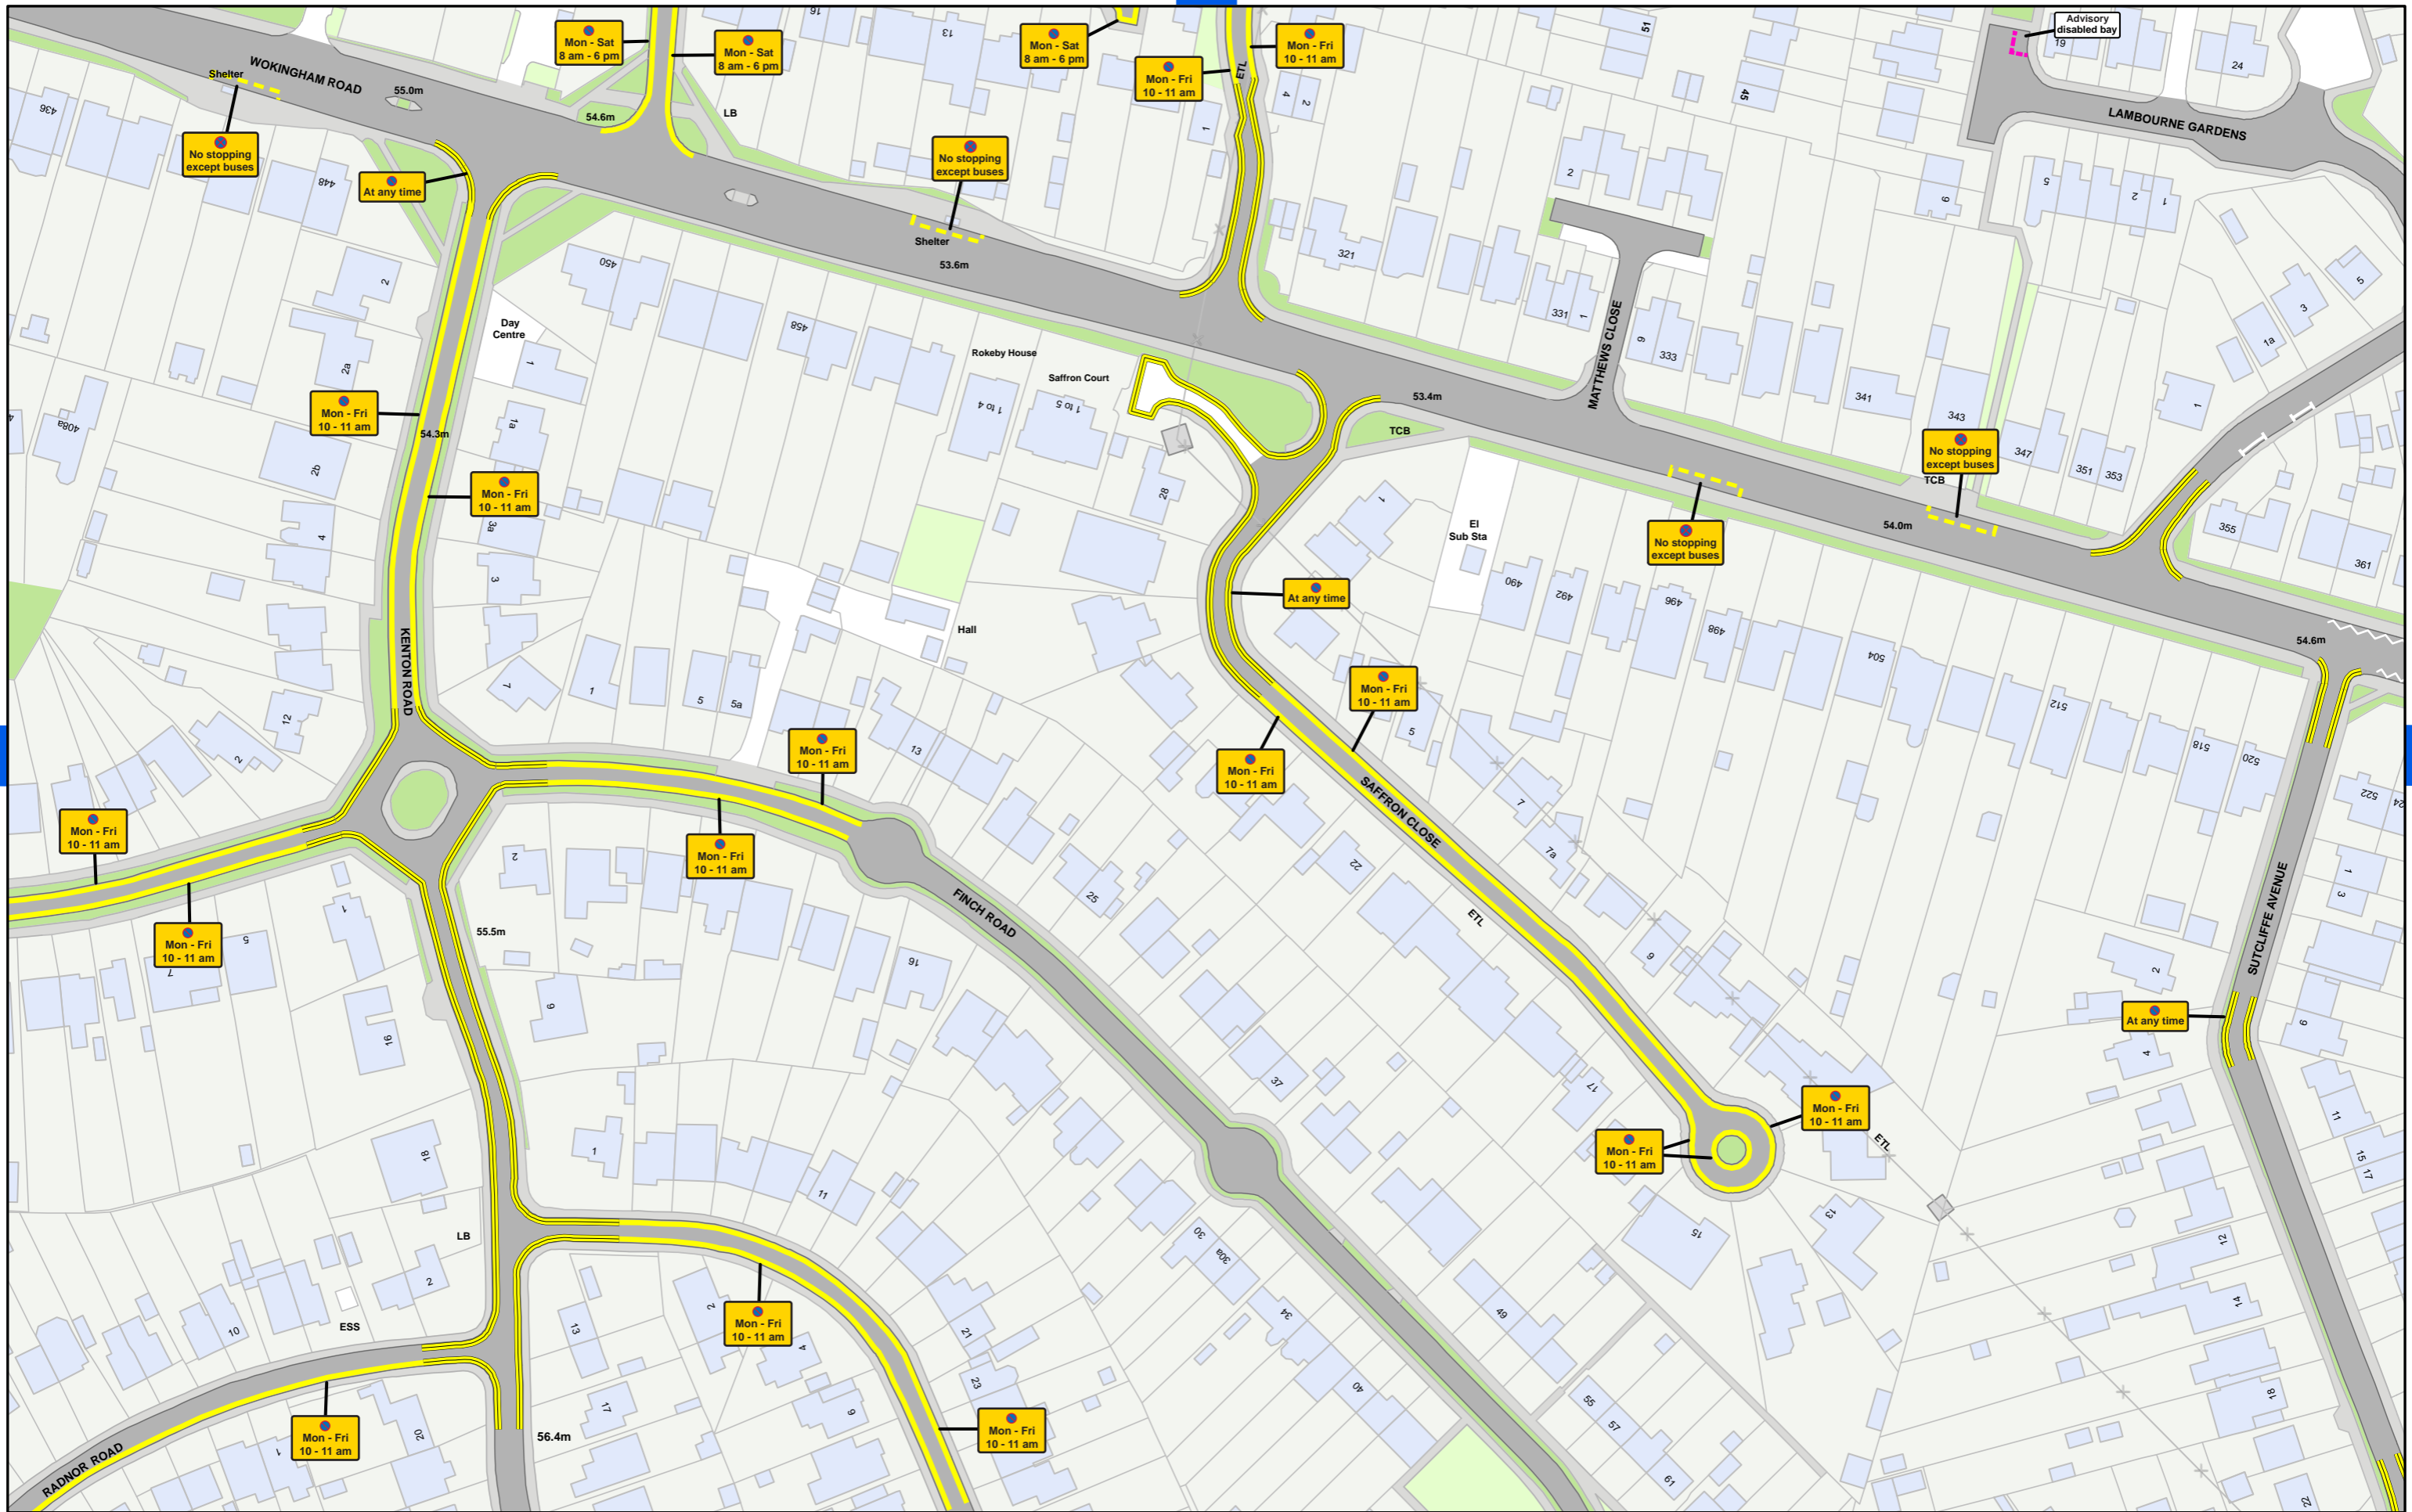

Wokingham Borough Council (Prohibition and Restriction of Stopping, Waiting, Loading and Parking Places (Consolidation) Order 2023

SCALE - 1:1,250 @ A3

© Crown copyright and database rights 2023 Ordnance Survey LA100019592