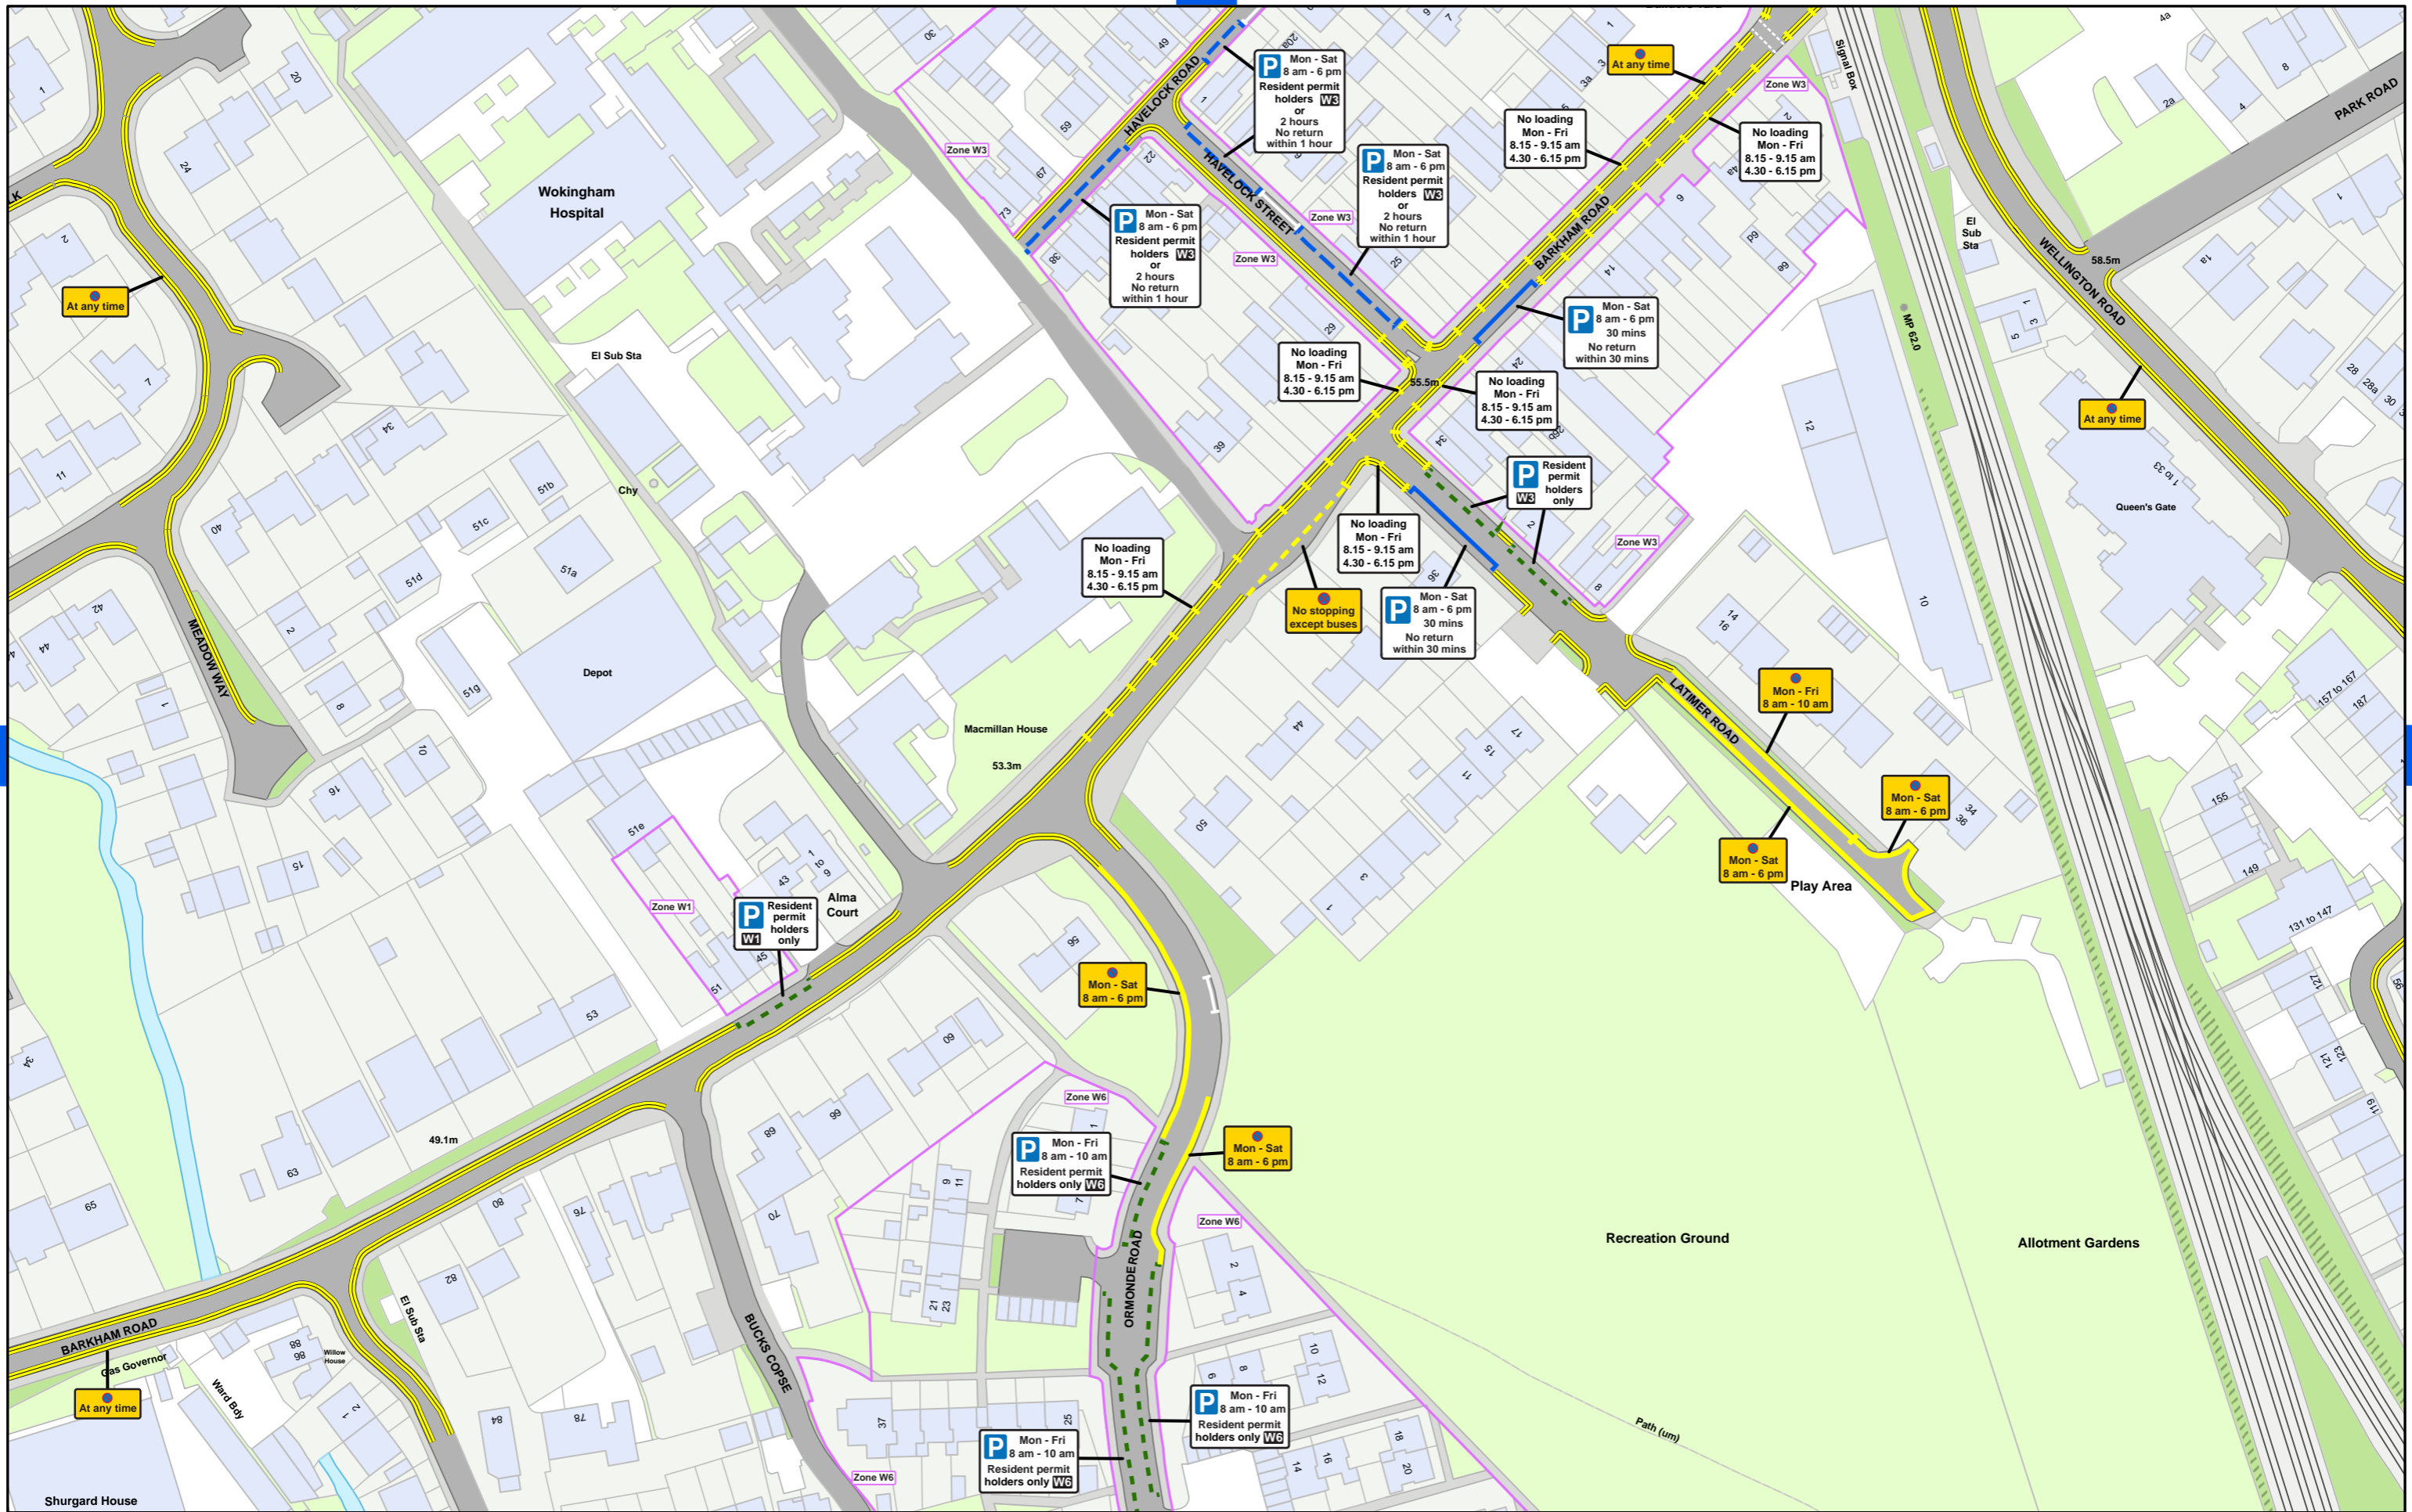

Wokingham Borough Council (Prohibition and Restriction of Stopping, Waiting, Loading and Parking Places (Consolidation) Order 2023

SCALE - 1:1,250 @ A3

© Crown copyright and database rights 2023 Ordnance Survey LA100019592